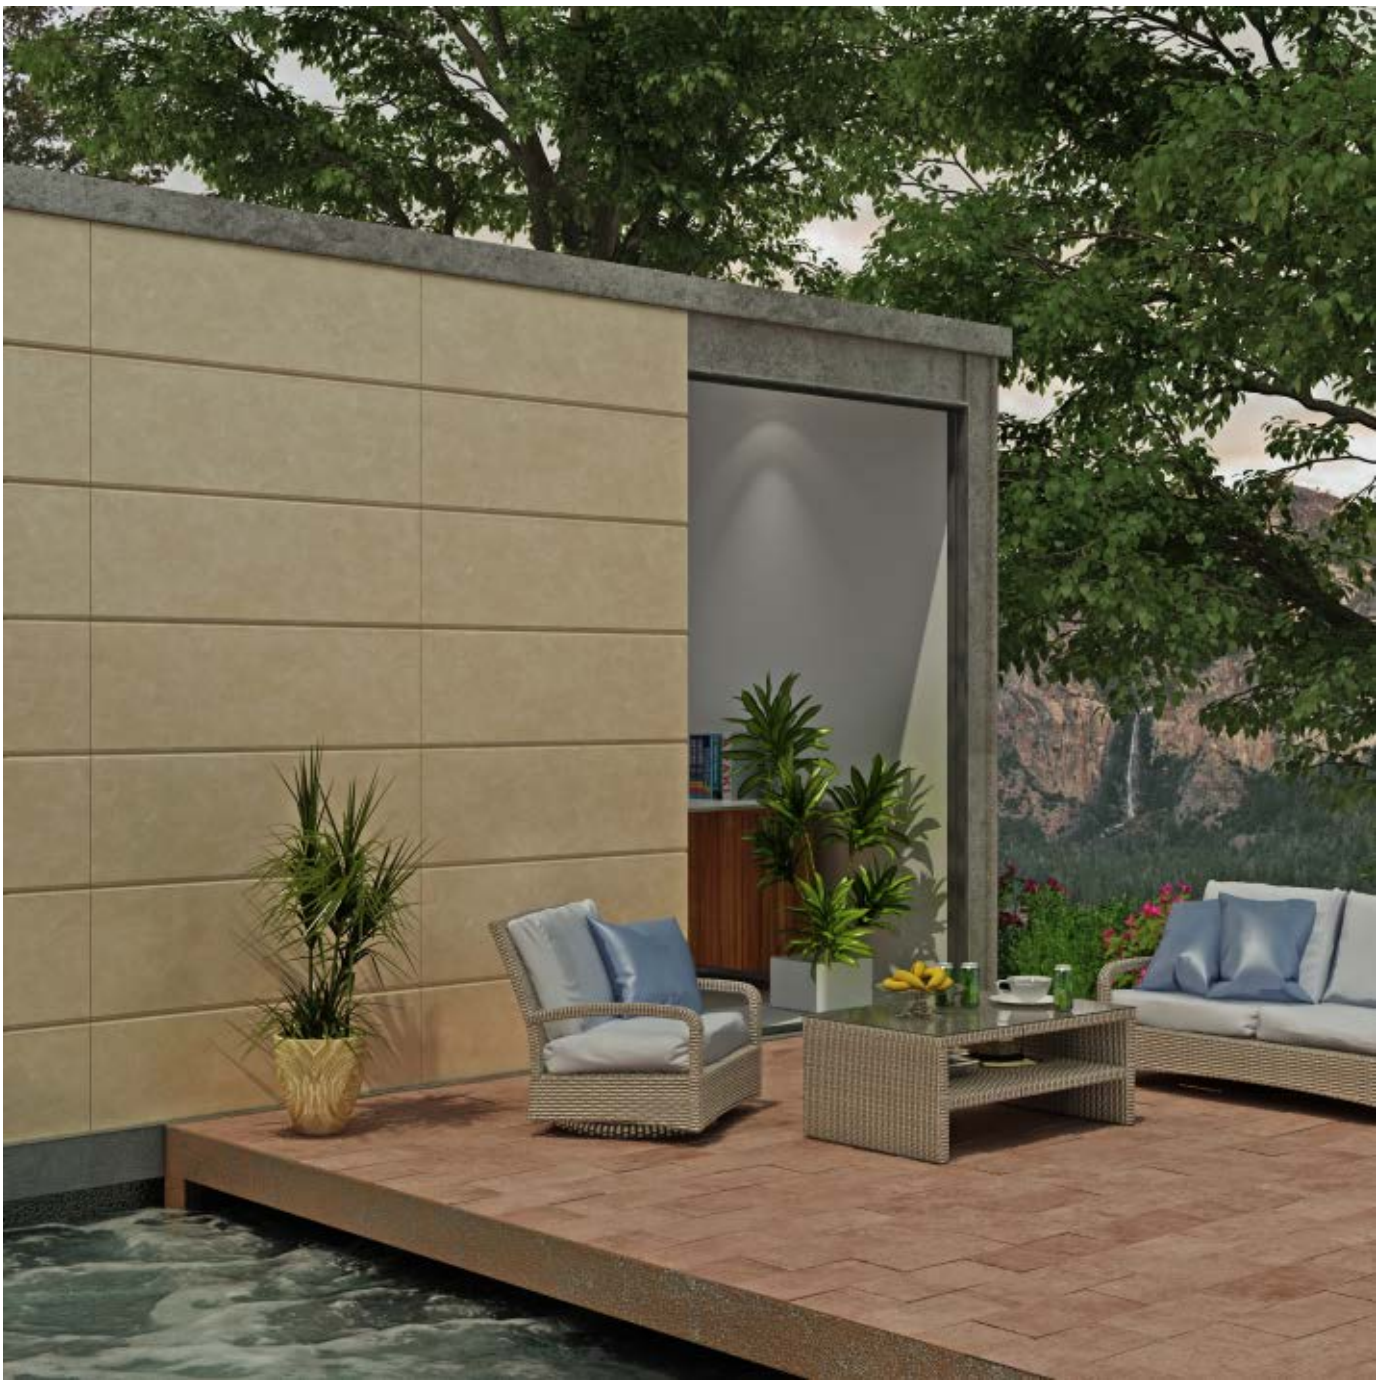

Armita Dark (Flat & Conic) 41x120
Thickness: 11.5mm (Conic 12mm)
Glossy Glaze (Flat) . Code: 5634
Glossy Glaze (Conic) . Code: 4449