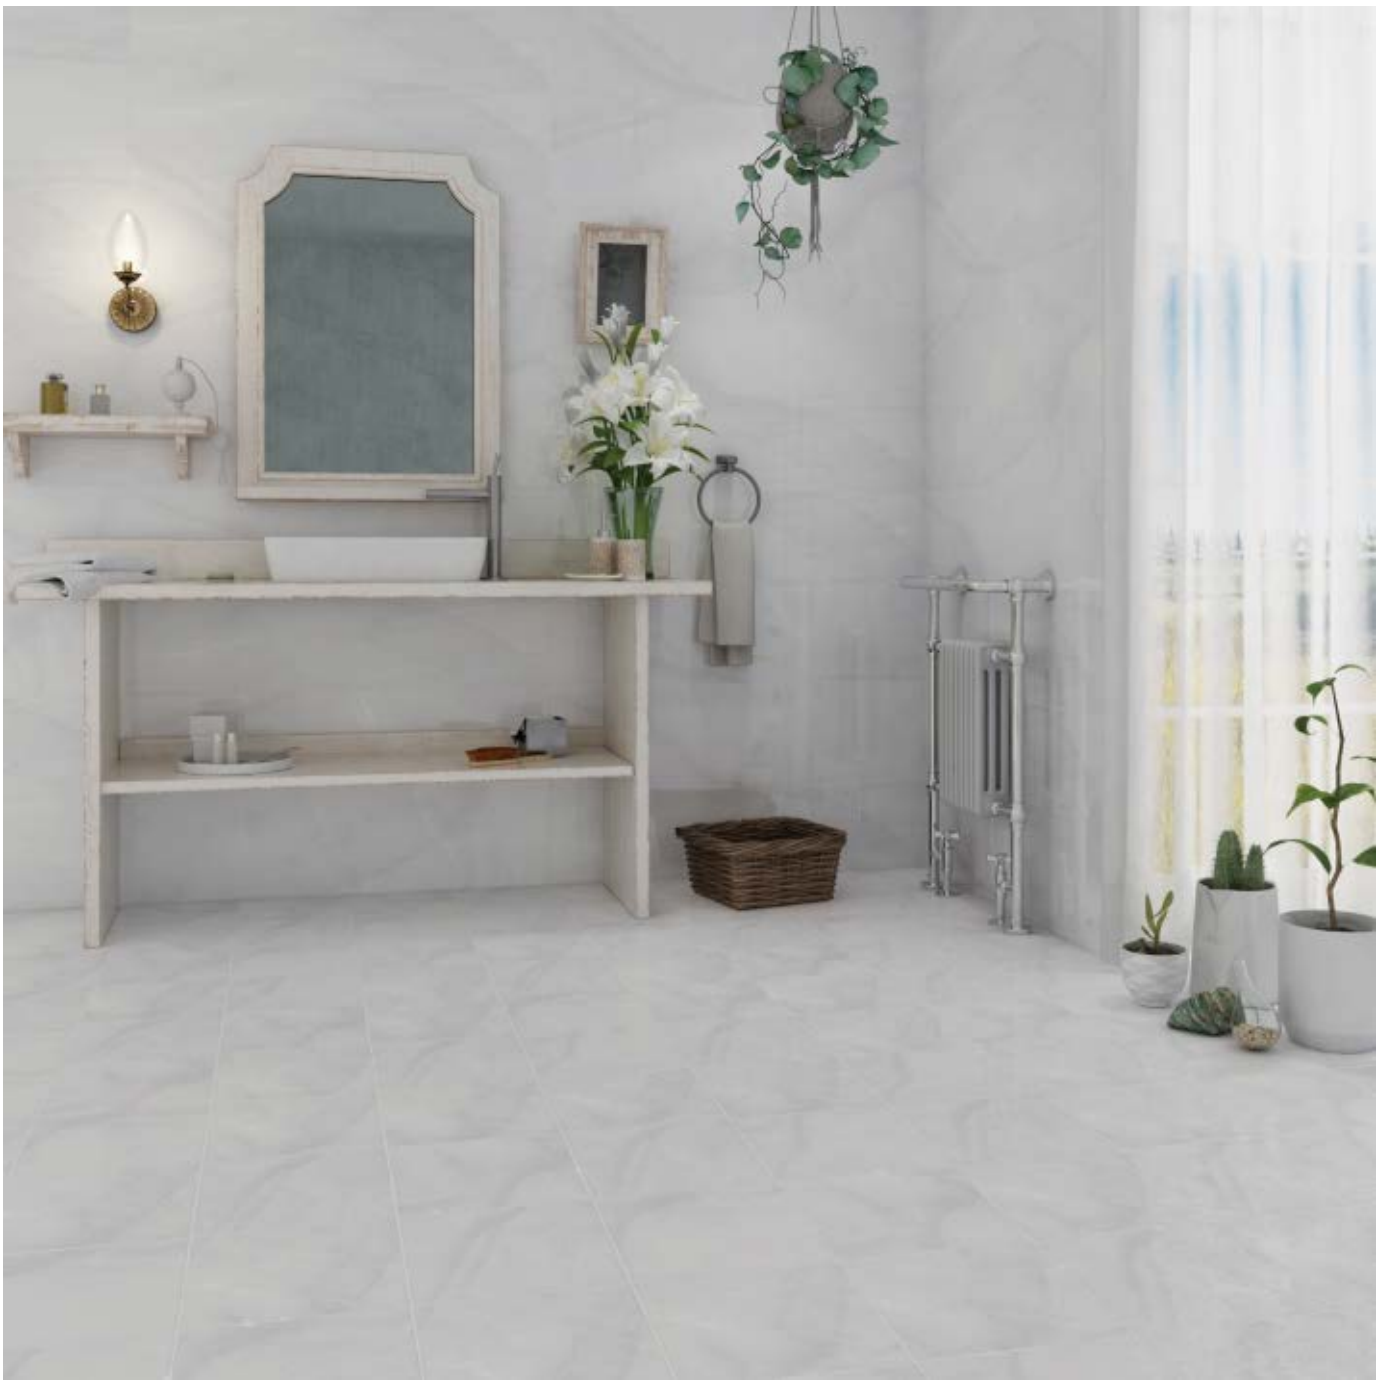

Arad

100x100
Thickness: 13mm
Nano Polish . Code: 3888

Bianka Light

100x100
Thickness: 13mm
Nano Polish . Code: 1243

Zheko

100x100
Thickness: 13mm
Nano Polish . Code: 3411

Sirvan

100x100
Thickness: 13mm
Nano Polish . Code: 7355