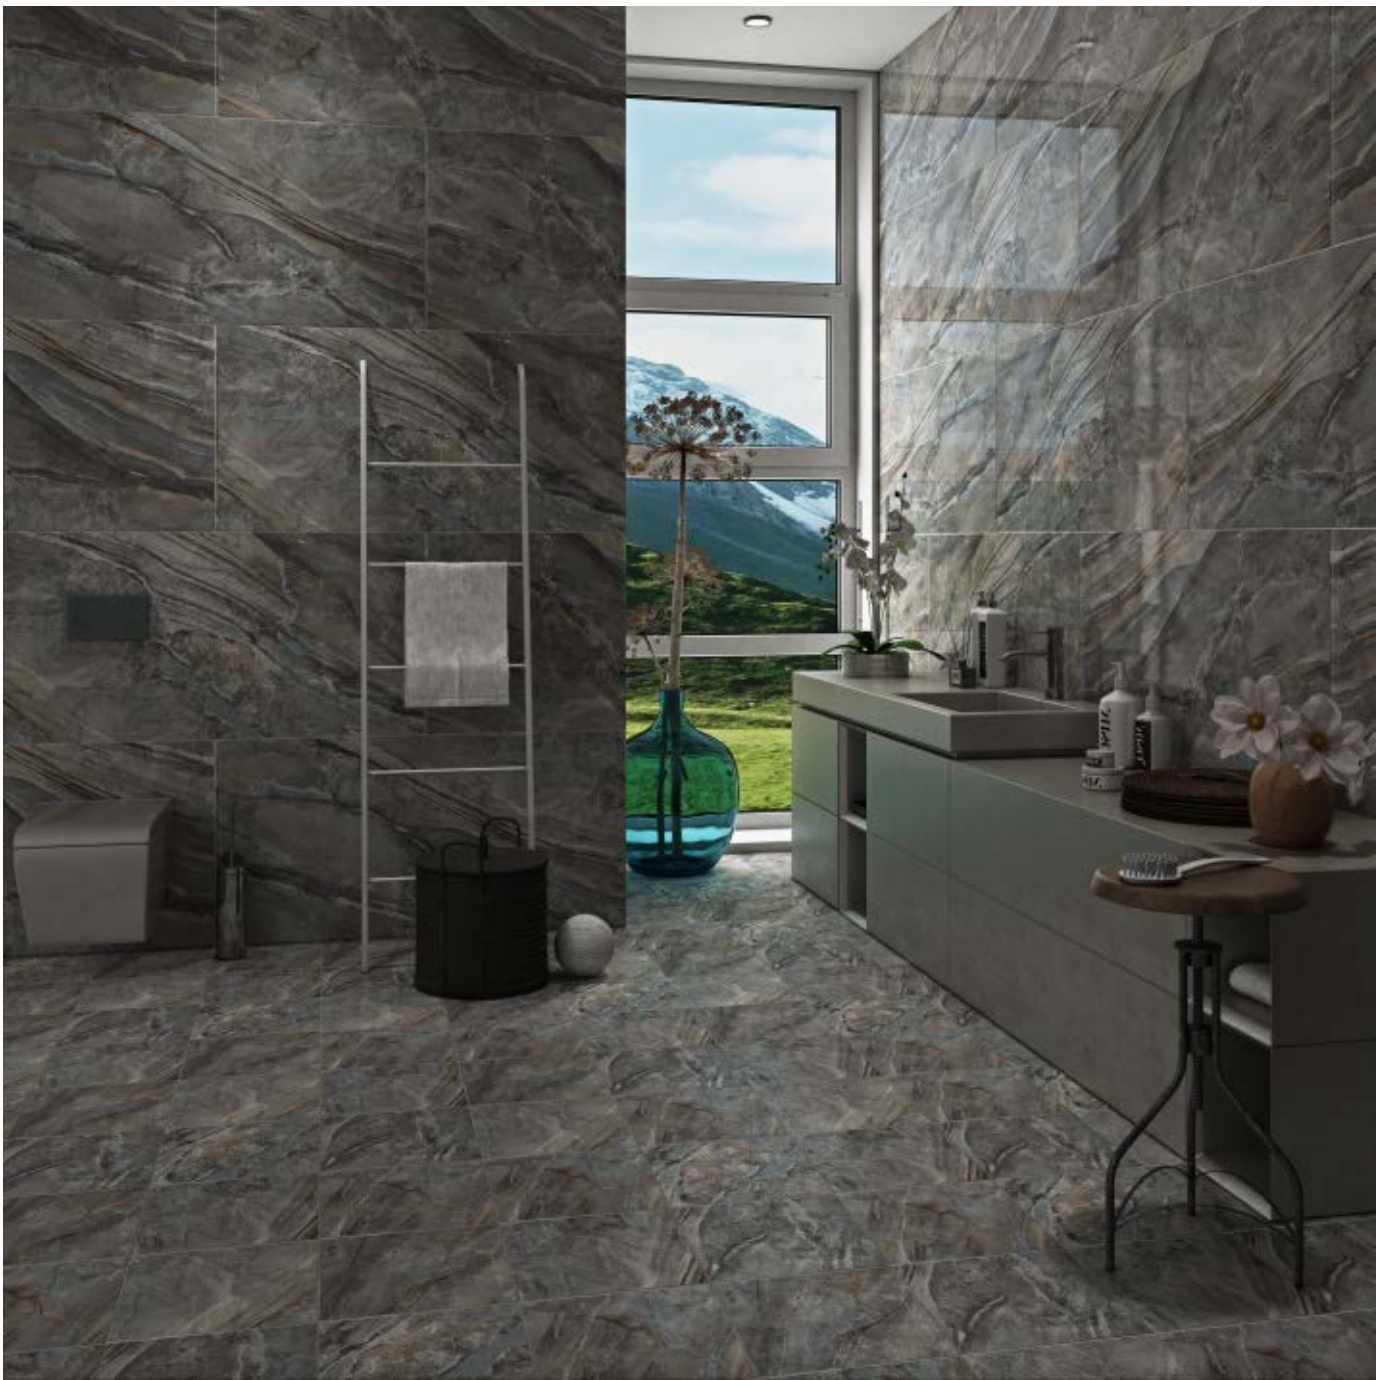

Kansas Silver

60x120
Thickness: 12.5mm
Nano Polish . Code: 4707

Adonis

60x120
Thickness: 12.5mm
Nano Polish . Code: 2999

Arad

60x120
Thickness: 12.5mm
Nano Polish . Code: 3182

Anak

60x120
Thickness: 12.5mm
Nano Polish . Code: 3462