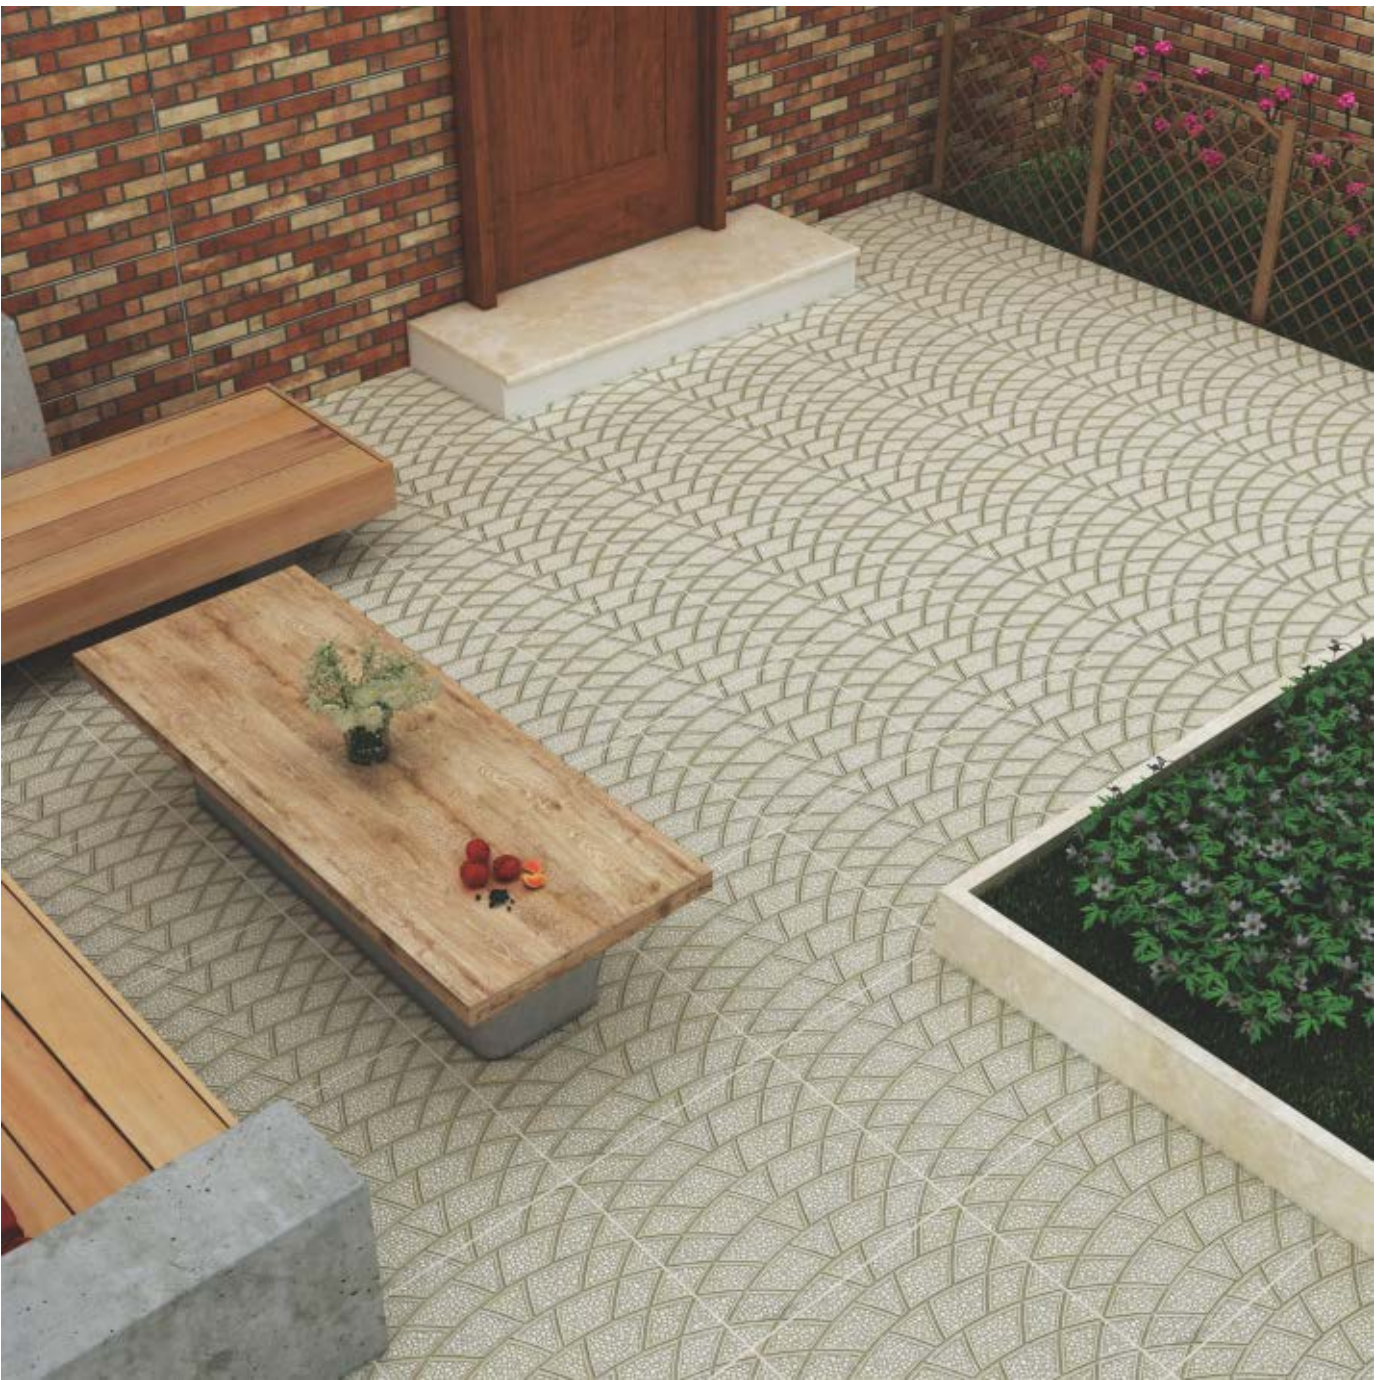

Yucca A2

53.5x62 - Thickness: 15.5mm - Matte Glaze Code: 1517

60x60
Parking

Avisa

59.5x59.5
Thickness: 14mm
Matte Glaze . Code: 7028

Dayan

59.5x59.5
Thickness: 14mm
Matte Glaze . Code: 7027

Melina