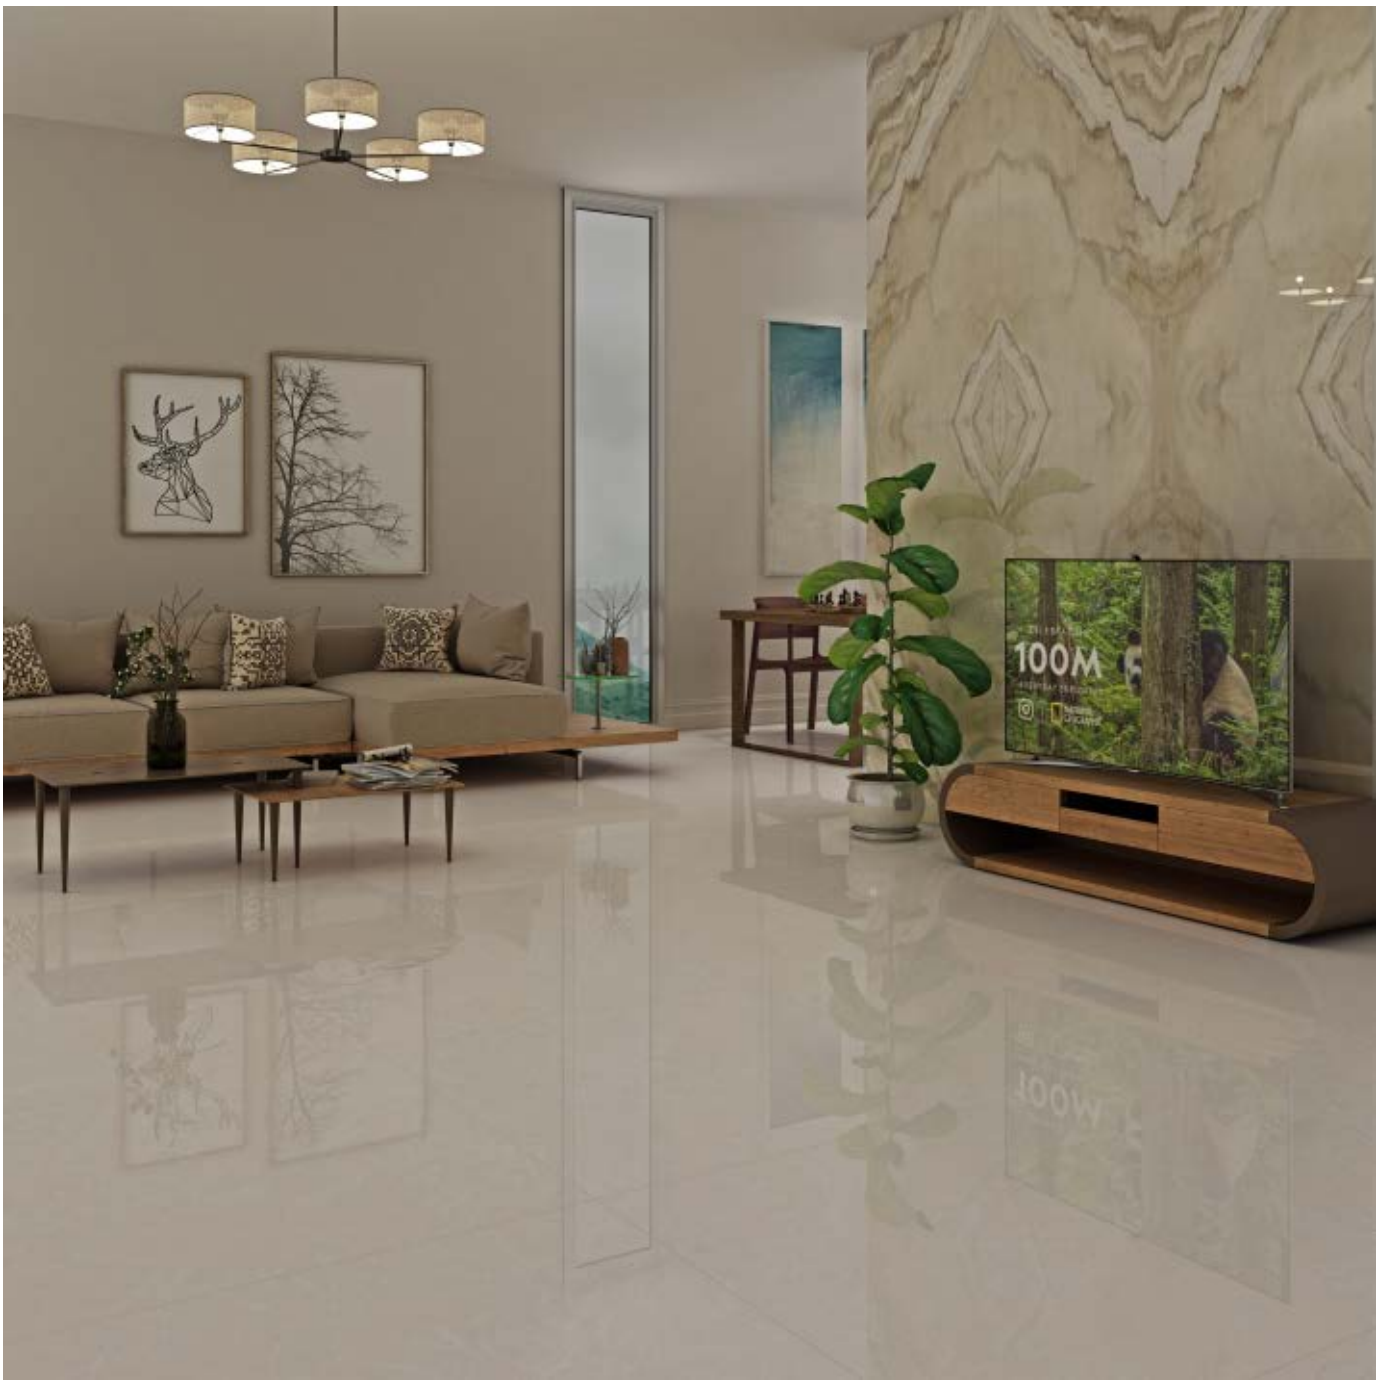

Bianka Light

100x100
Thickness: 13mm
Nano Polish . Code: 1243