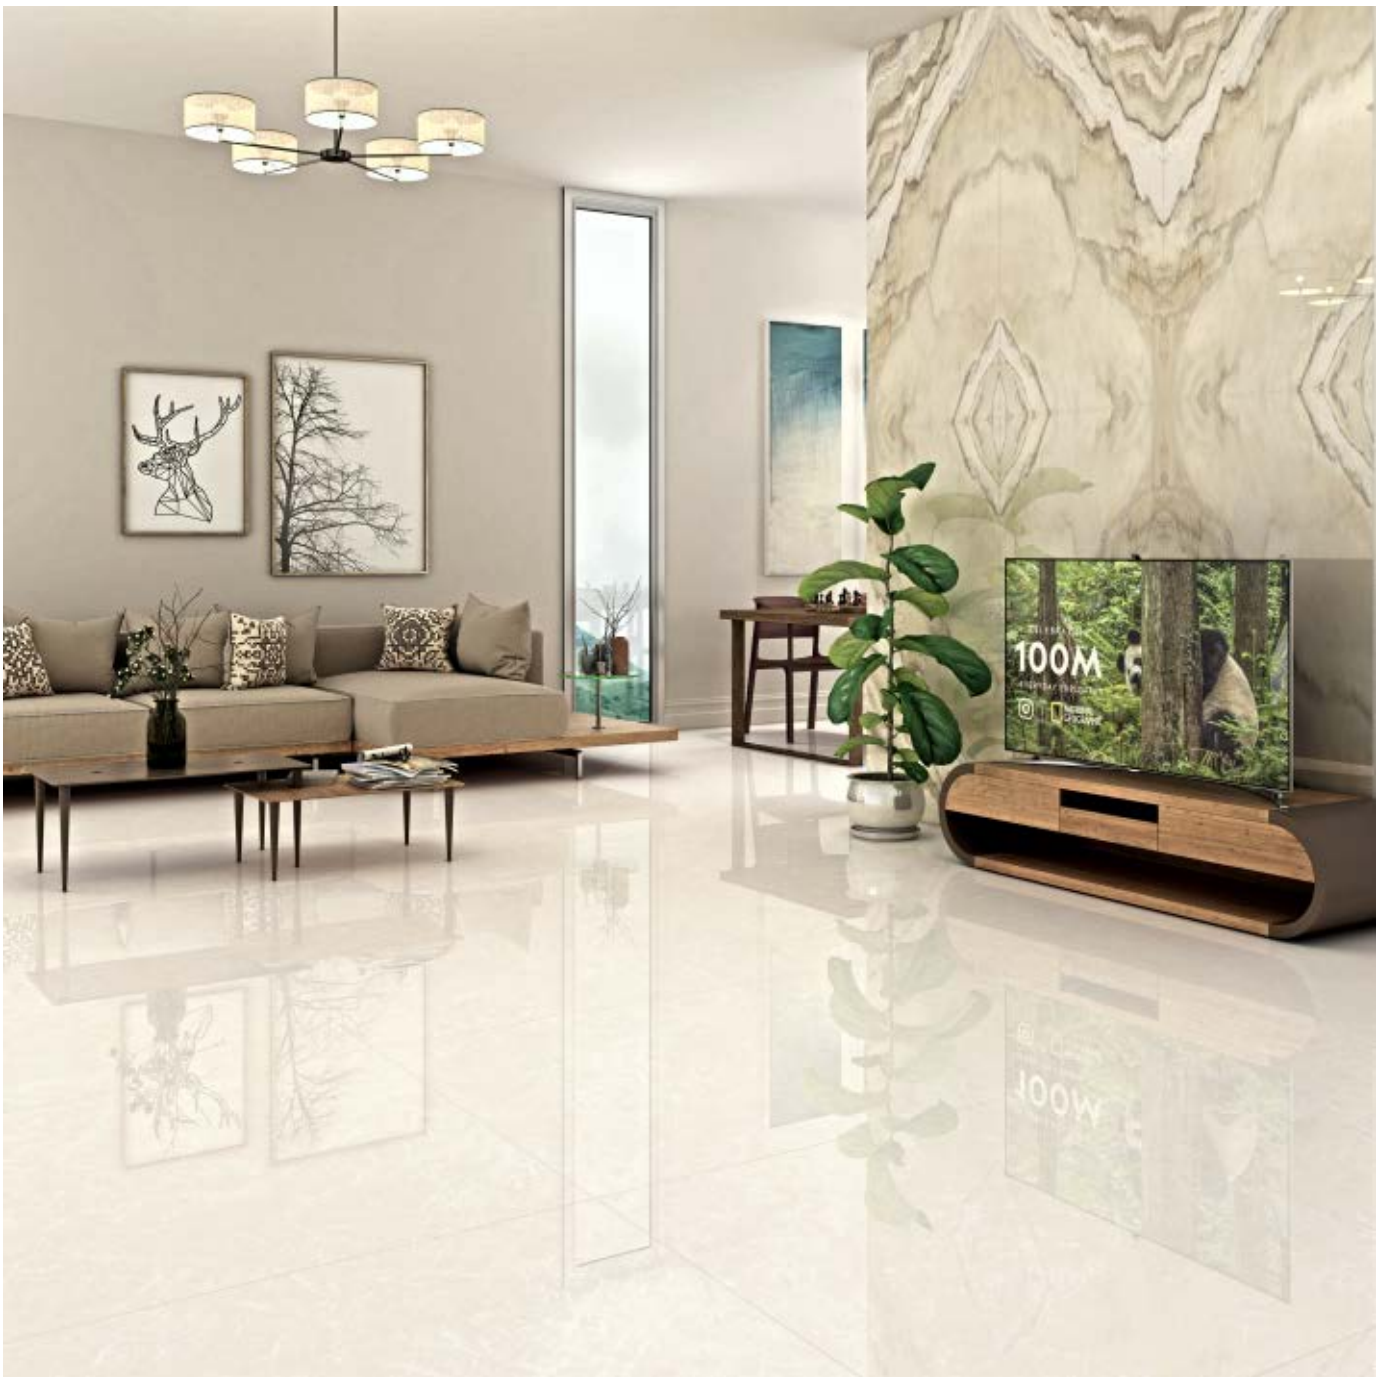

Zheko

80x80
Thickness: 11.3mm
Nano Polish . Code: 4794

Arad

80x80
Thickness: 11.3mm
Nano Polish . Code: 4679

Rada

80x80
Thickness: 11.3mm
Nano Polish . Code: 4843

Bianka Light

80x80
Thickness: 11.3mm
Nano Polish . Code: 4796