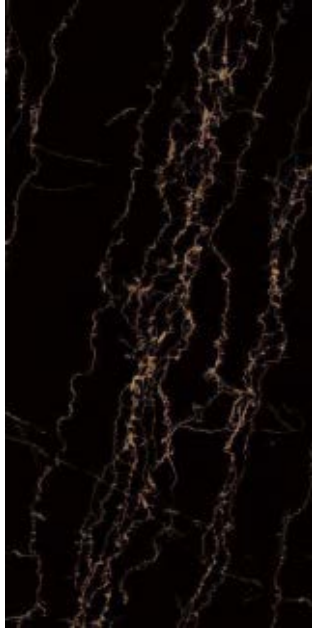

Michelangelo

60x120 - Thickness: 11mm - Nano Polish Code: 6793

Tiara Smoky

60x120 - Thickness: 11mm - Nano Polish Code: 5162

Calacatta Gold

60x120 - Thickness: 11mm - Nano Polish Code: 6154

Alberto

60x120 - Thickness: 11mm - Nano Polish Code: 4986