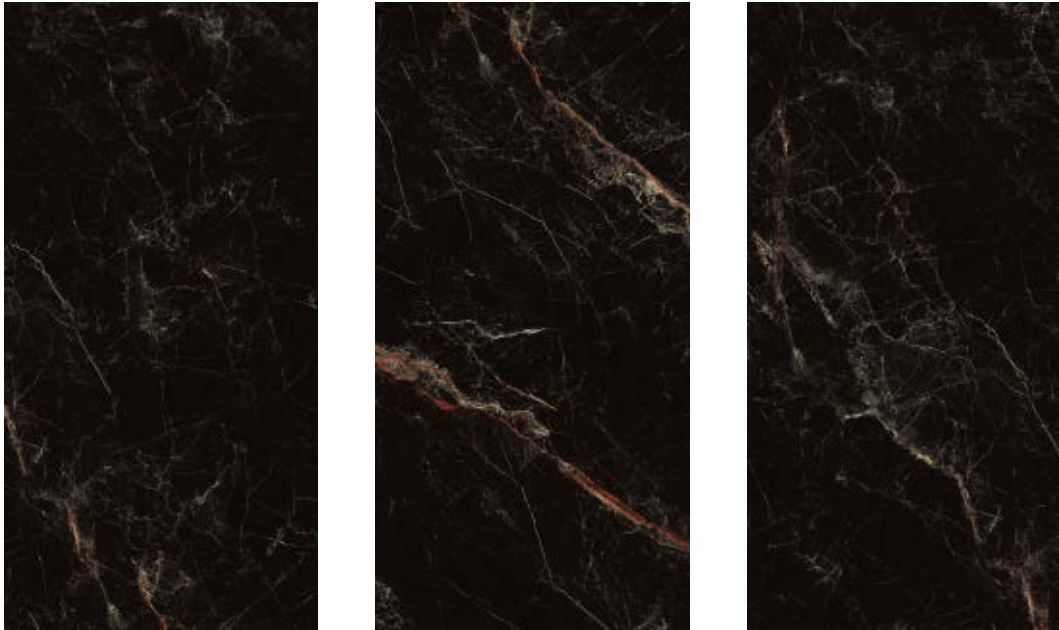

Bond

60x120 - Thickness: 12.5mm - Nano Polish Code: 3063

Sanan

60x120 - Thickness: 12.5mm - Nano Polish Code: 3453

MT 200

60x120 - Thickness: 12.5mm - Nano Polish Code: 3404

Marbelin

60x120 - Thickness: 12.5mm - Nano Polish Code: 3314