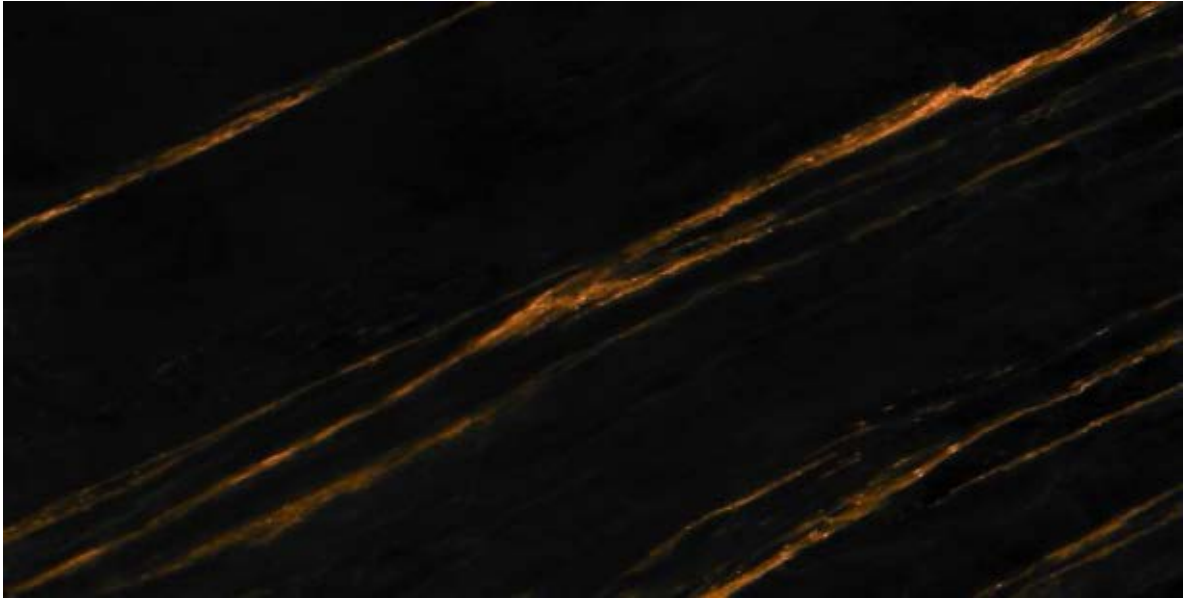

Hector Golden Black

80x160 - Thickness: 13mm - Nano Polish Code: 6464