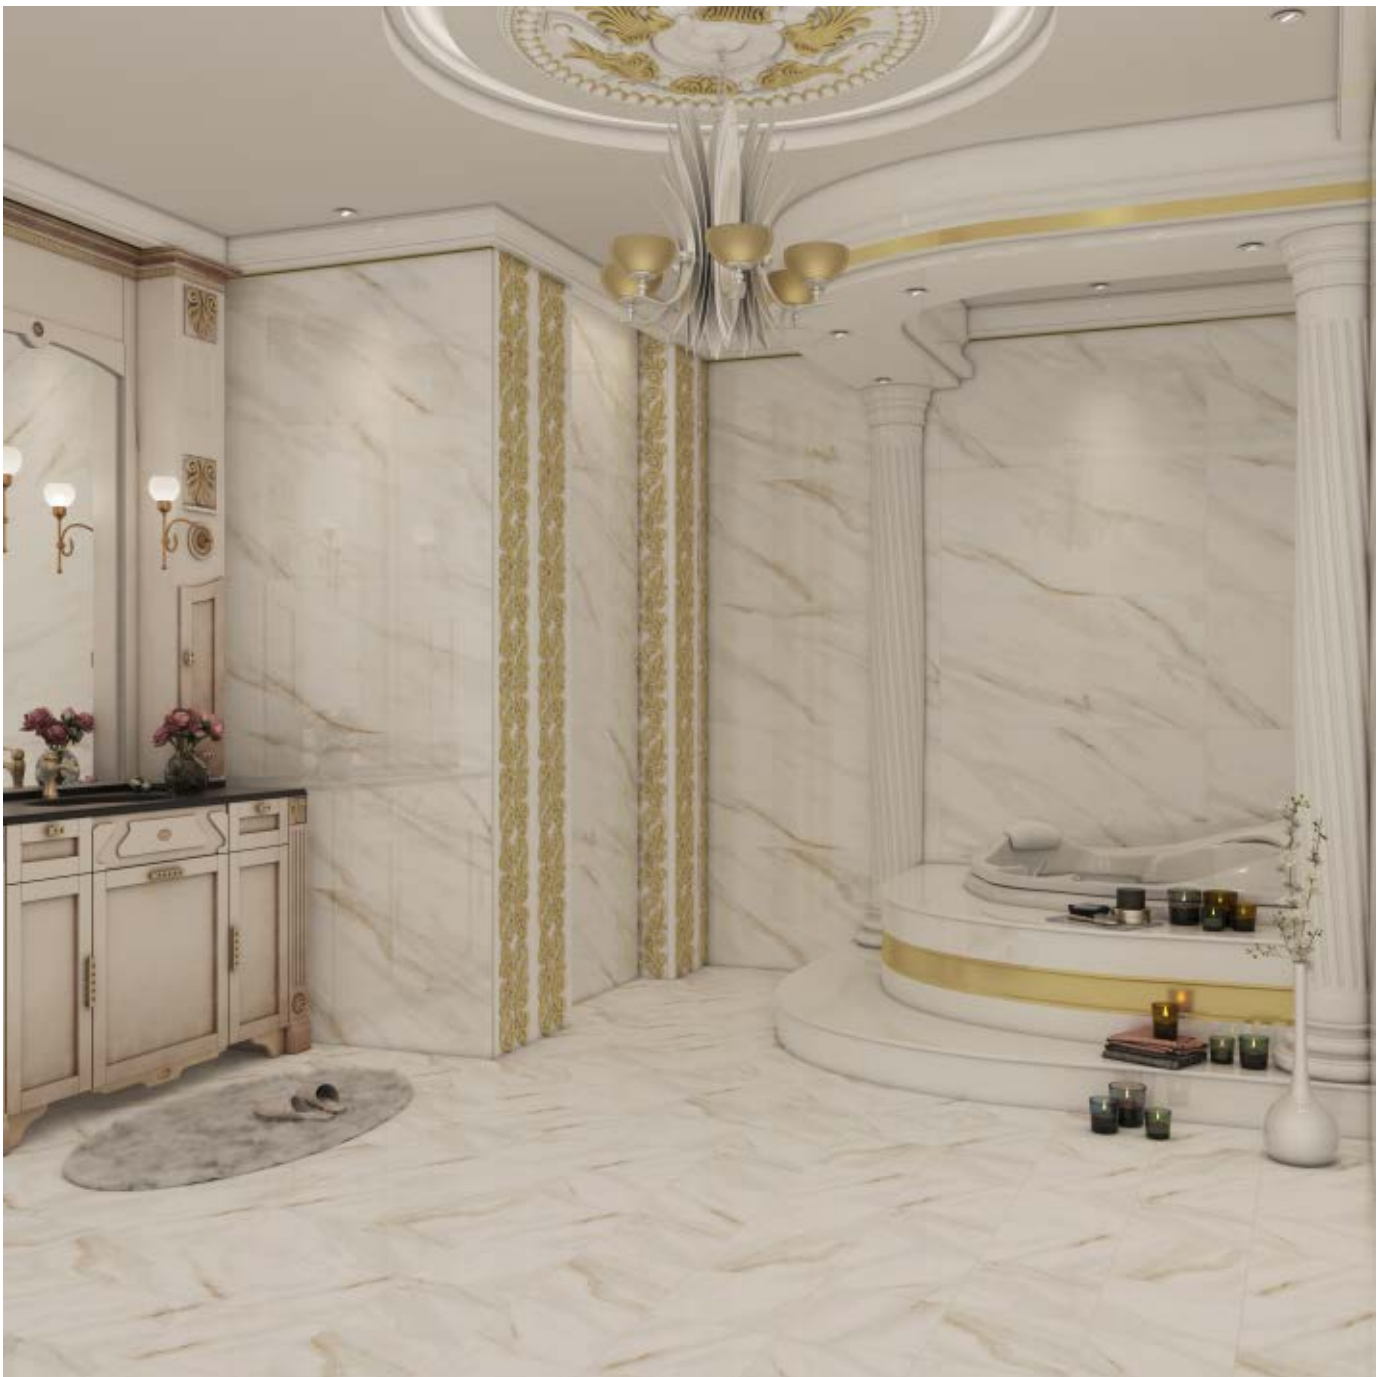

Kansas Silver

60x120
Thickness: 12.5mm
Nano Polish . Code: 4707

Adonis

60x120
Thickness: 12.5mm
Nano Polish . Code: 2999

Arad

60x120
Thickness: 12.5mm
Nano Polish . Code: 3182

Anak

60x120
Thickness: 12.5mm
Nano Polish . Code: 3462