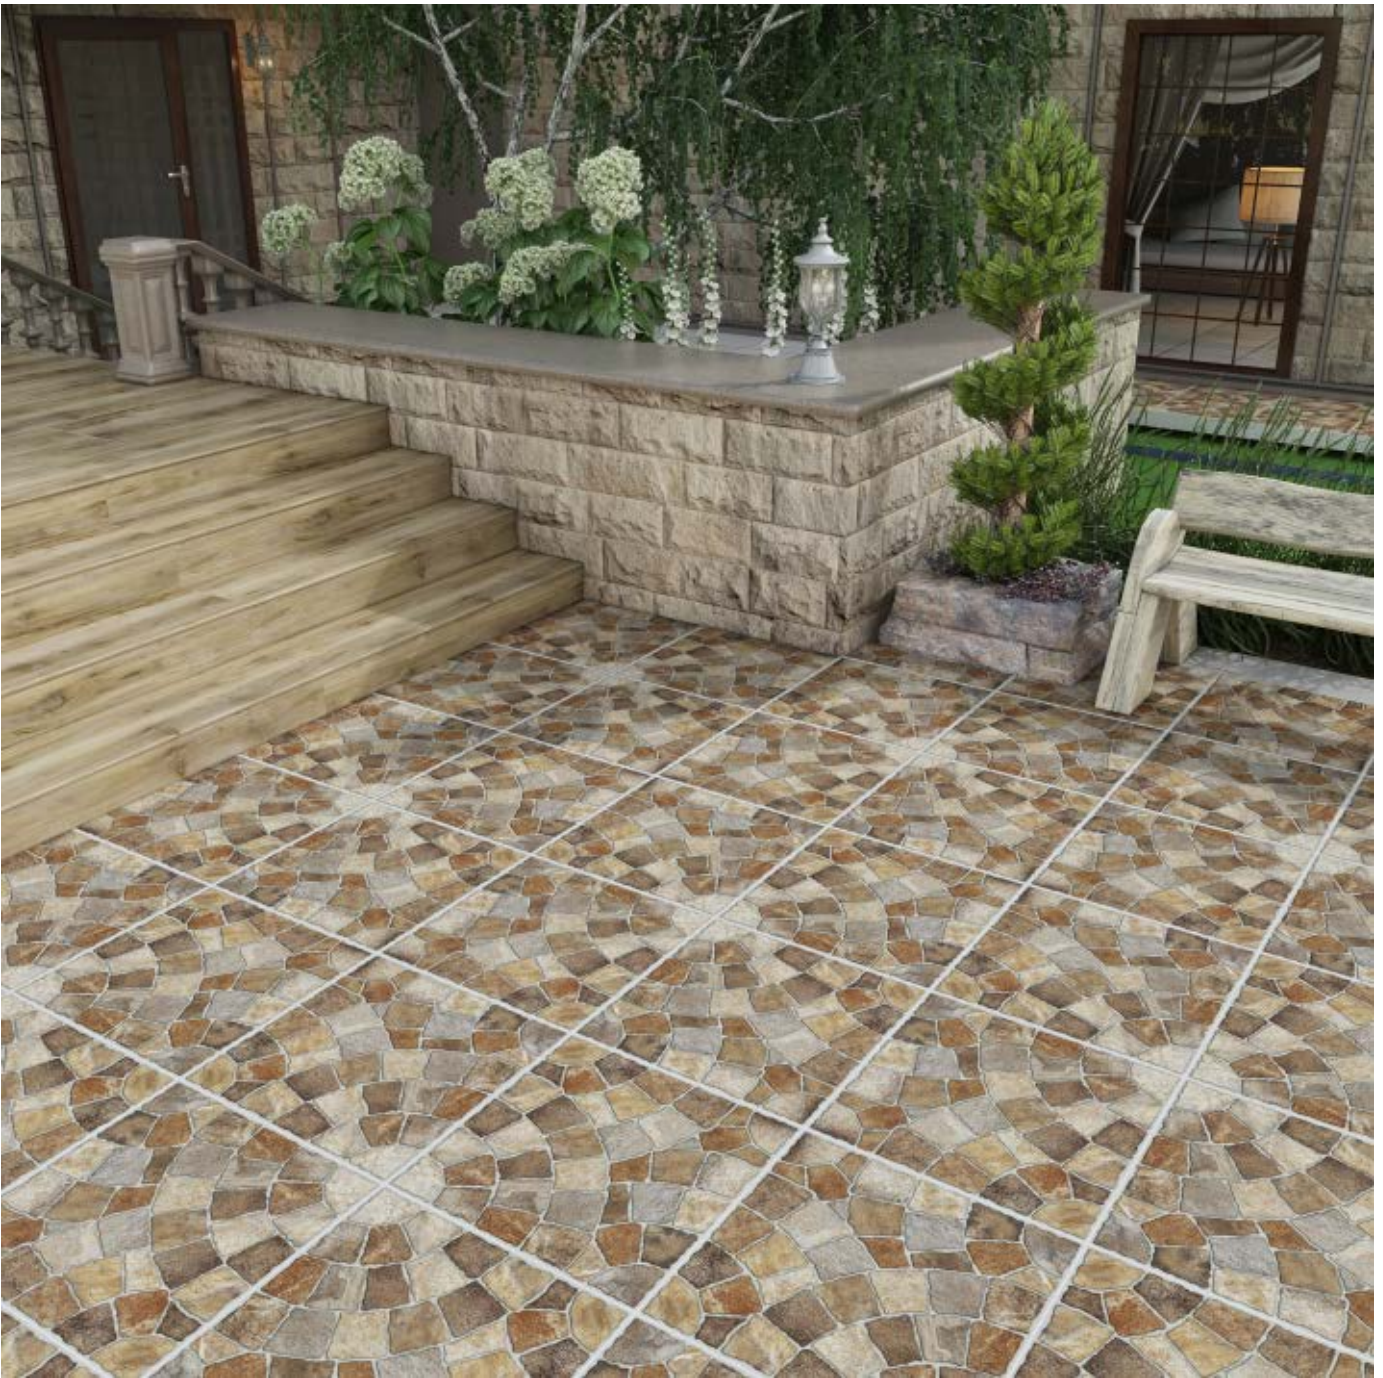

Kalin A2

40x40
Thickness: 14.5mm
Matte Glaze . Code: 2993