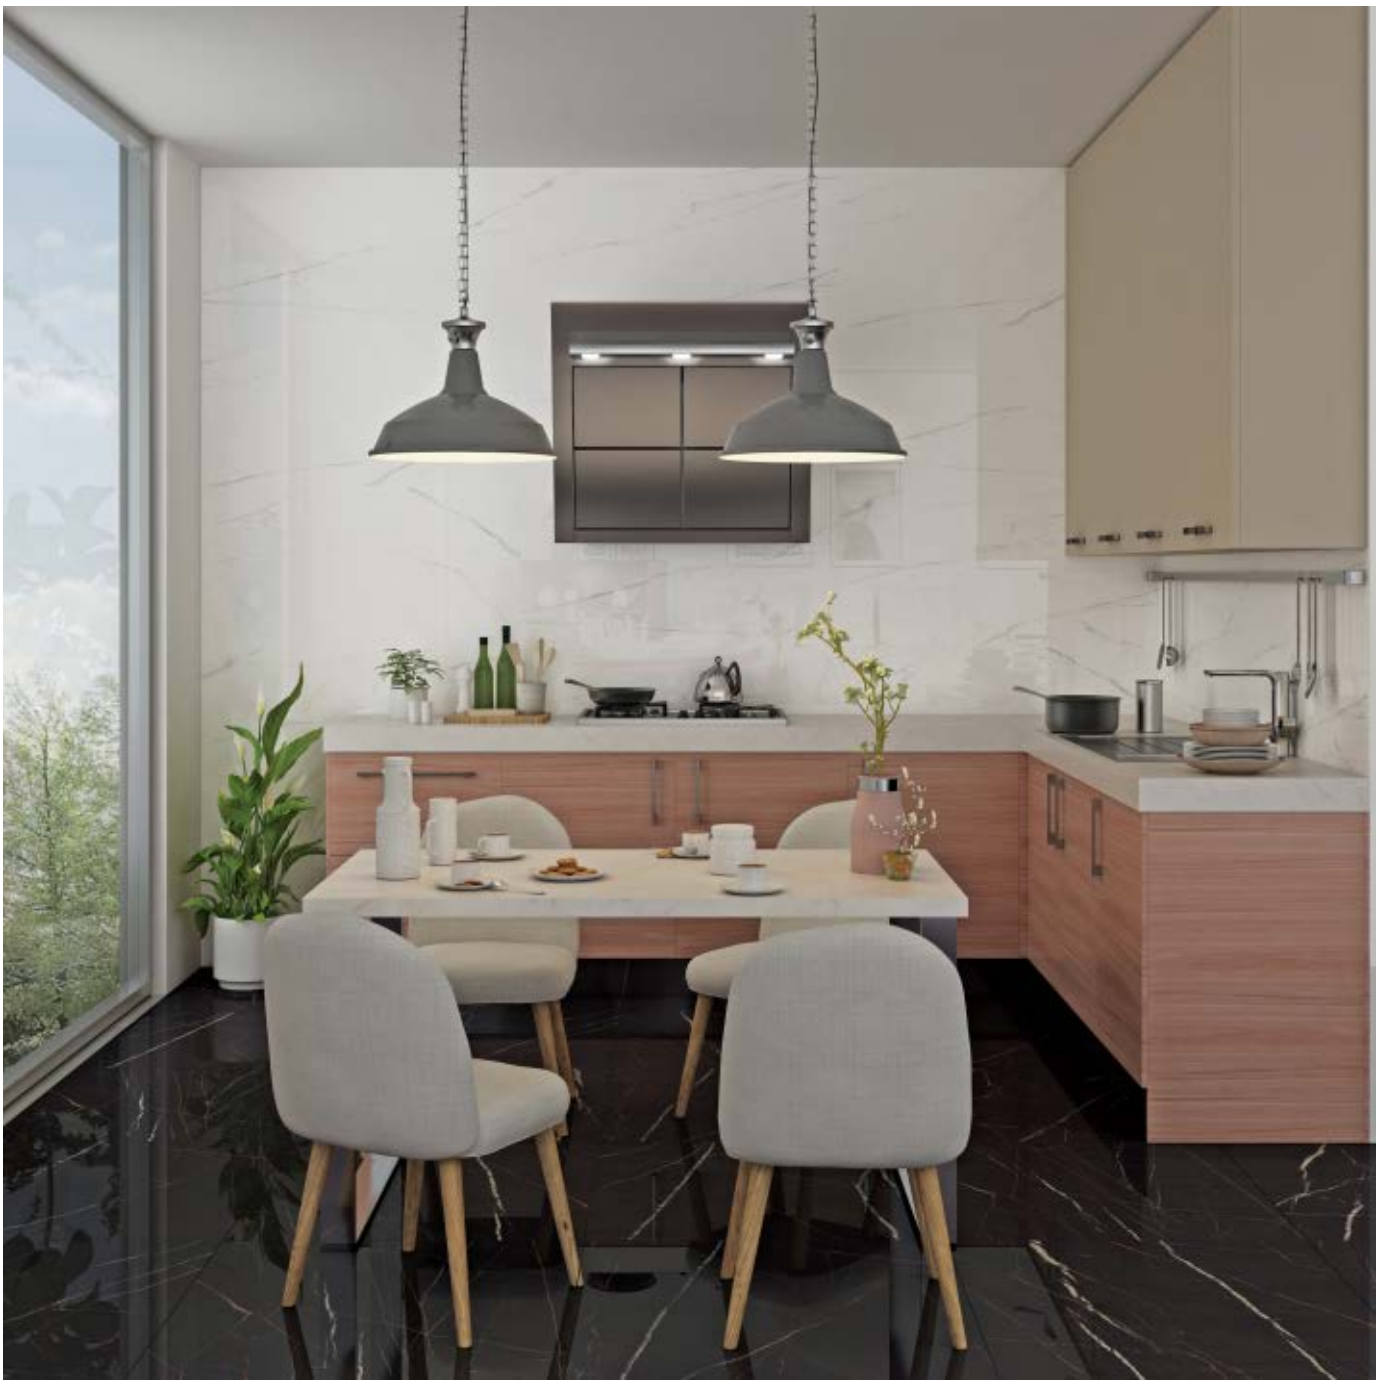

Rada

60x120
Thickness: 12.5mm
Nano Polish . Code: 2753

Lucas

60x120
Thickness: 12.5mm
Nano Polish . Code: 2998

MT 124

60x120
Thickness: 12.5mm
Nano Polish . Code: 3452

MT 183

60x120
Thickness: 12.5mm
Nano Polish . Code: 3386