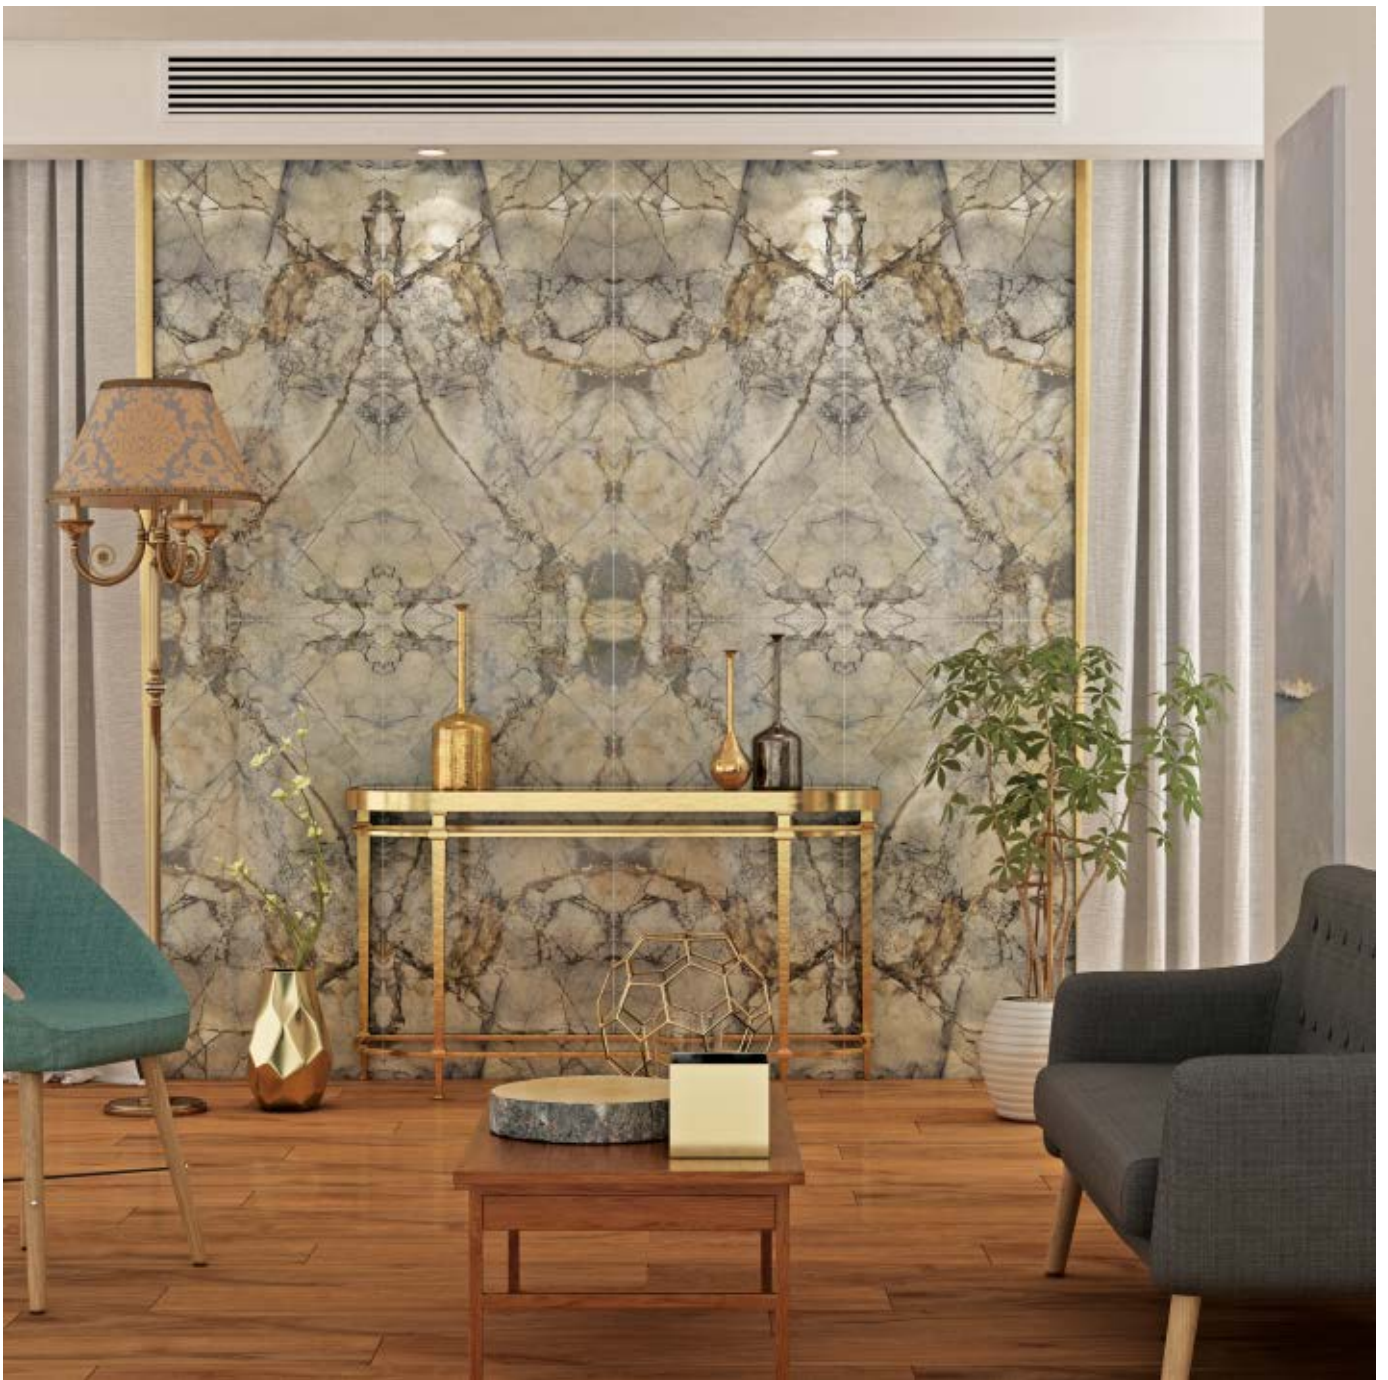

Angela 4Match

60x120
Thickness: 12.5mm
Nano Polish . Code: 3310-3399