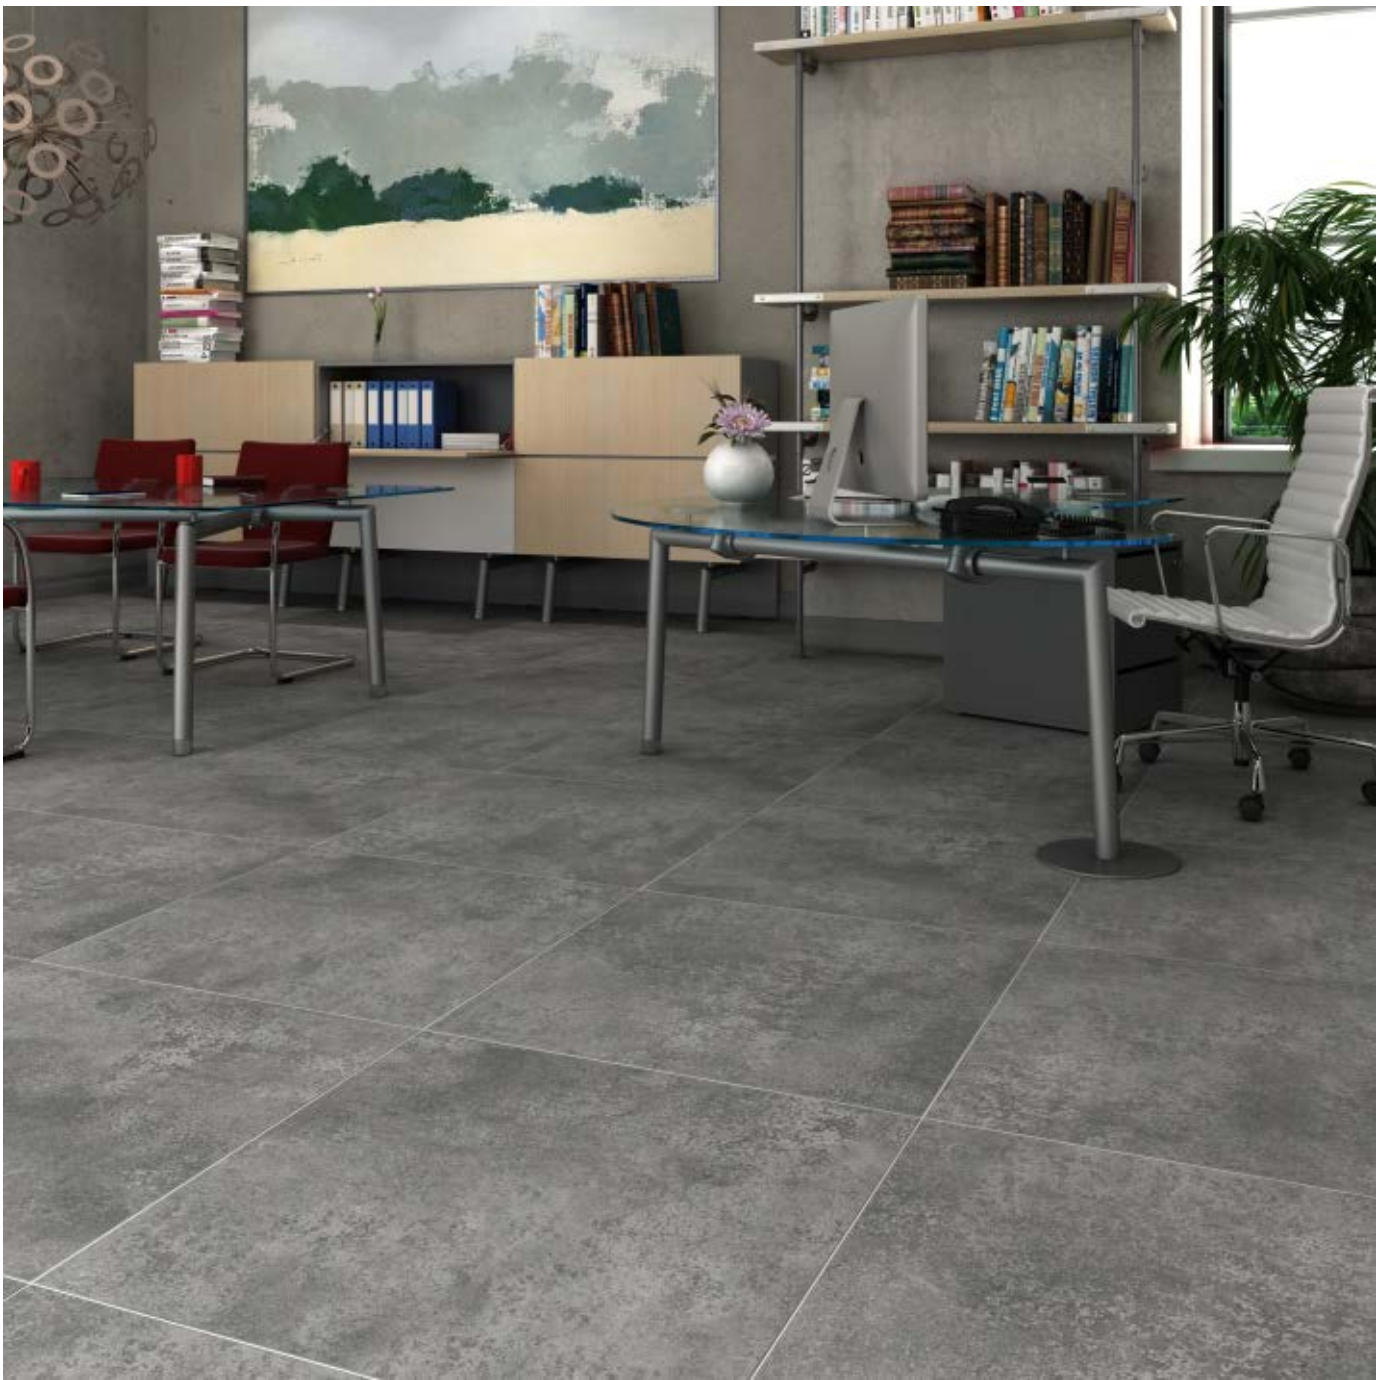

Zheko

80x80
Thickness: 11.3mm
Nano Polish . Code: 4794

Arad

80x80
Thickness: 11.3mm
Nano Polish . Code: 4679

Rada

80x80
Thickness: 11.3mm
Nano Polish . Code: 4843

Bianka Light

80x80
Thickness: 11.3mm
Nano Polish . Code: 4796